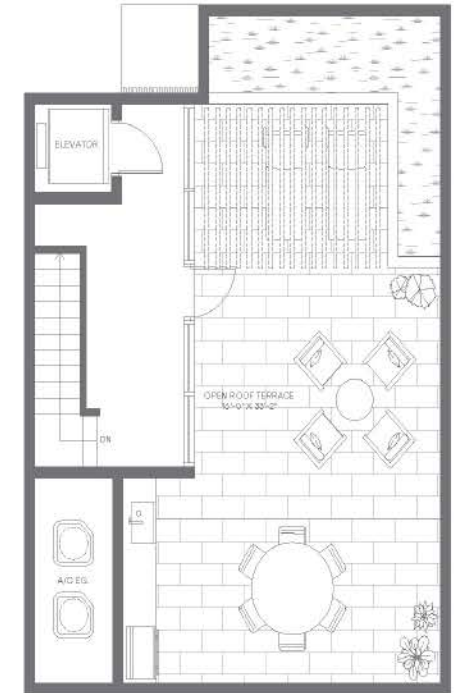

# BAY VILLAS

BAY HARBOR ISLANDS

LEVEL 1

LEVEL 2

LEVEL 3

LEVEL 4

4 Bedrooms  
4 Bathrooms  
Powder Room  
2-Car Garage

Interior: 2,738 FT<sup>2</sup> | 254 M<sup>2</sup>  
Exterior: 171 FT<sup>2</sup> | 16 M<sup>2</sup>  
Garage: 409 FT<sup>2</sup> | 38 M<sup>2</sup>  
Total: 3,318 FT<sup>2</sup> | 308 M<sup>2</sup>

Elevator to All Levels  
Balconies on Various Levels  
Rooftop Deck  
Ample Storage

Closets in All En-Suites  
Walk-In Pantry  
Laundry Space