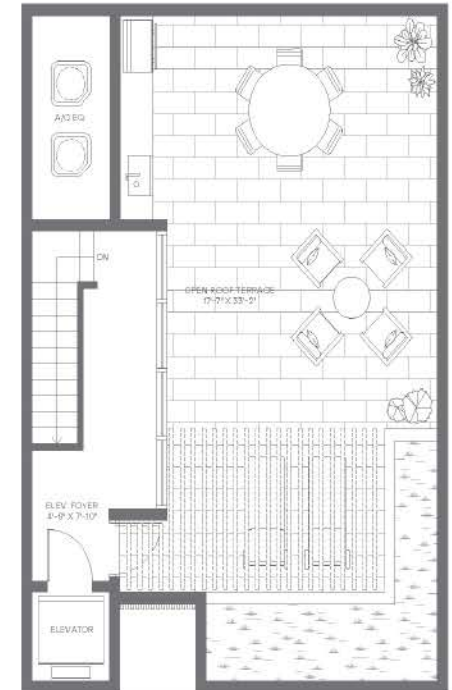

BAY VILLAS

BAY HARBOR ISLANDS

LEVEL 1

LEVEL 2

LEVEL 3

LEVEL 4

4 Bedrooms
4 Bathrooms
Powder Room
2-Car Garage

Interior: 2,763 FT² | 257 M²
Exterior: 342 FT² | 32 M²
Garage: 396 FT² | 37 M²
Total: 3,501 FT² | 326 M²

Elevator to All Levels
Balconies on Various Levels
Rooftop Deck
Ample Storage

Closets in All En-Suites
Walk-In Pantry
Laundry Space