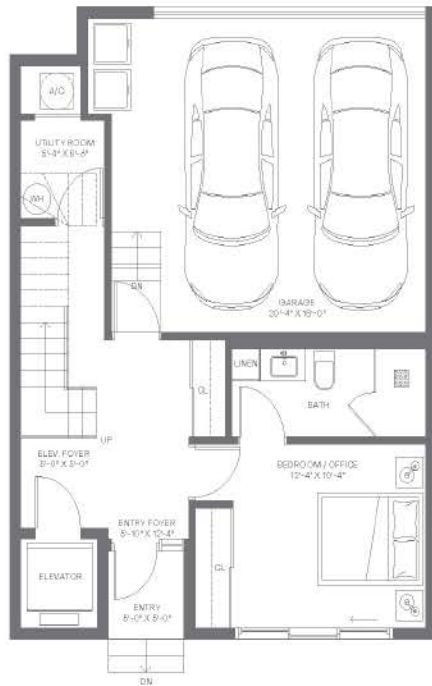

BAY VILLAS

BAY HARBOR ISLANDS

LEVEL 1

LEVEL 2

LEVEL 3

LEVEL 4

4 Bedrooms
4 Bathrooms
Powder Room
2-Car Garage

Interior: 2,763 FT² | 257 M²
Exterior: 342 FT² | 32 M²
Garage: 396 FT² | 37 M²
Total: 3,501 FT² | 326 M²

Elevator to All Levels
Balconies on Various Levels
Rooftop Deck
Ample Storage

Closets in All En-Suites
Walk-In Pantry
Laundry Space