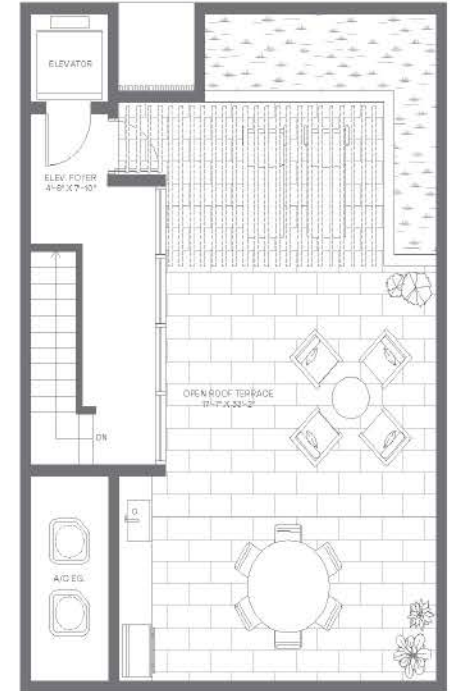

LEVEL 1

LEVEL 2

LEVEL 3

LEVEL 4

4 Bedrooms
4 Bathrooms
Powder Room
2-Car Garage

Interior: 2,804 FT² | 261 M²
Exterior: 422 FT² | 39 M²
Garage: 414 FT² | 38 M²
Total: 3,640 FT² | 338 M²

Elevator to All Levels
Balconies on Various Levels
Rooftop Deck
Ample Storage

Closets in All En-Suites
Walk-In Pantry
Laundry Space