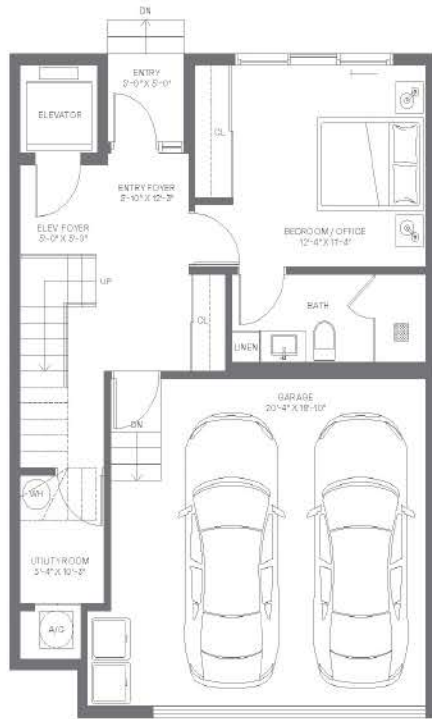

LEVEL 1

LEVEL 2

LEVEL 3

LEVEL 4

4 Bedrooms
4 Bathrooms
Powder Room
2-Car Garage

Interior: 2,804 FT² | 261 M²
Exterior: 422 FT² | 39 M²
Garage: 414 FT² | 38 M²
Total: 3,640 FT² | 338 M²

Elevator to All Levels
Balconies on Various Levels
Rooftop Deck
Ample Storage

Closets in All En-Suites
Walk-In Pantry
Laundry Space