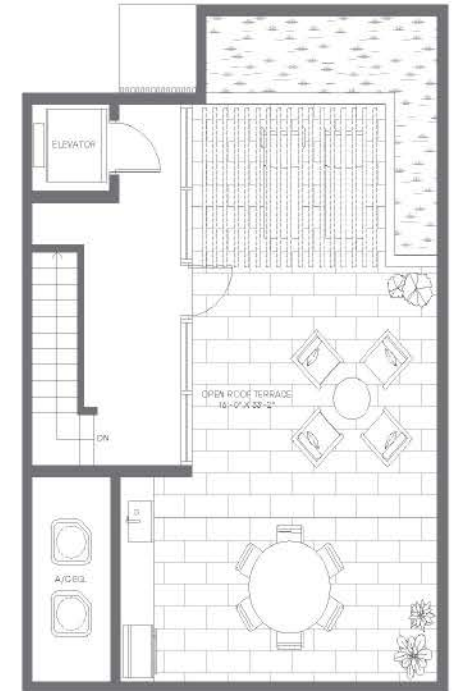

BAY VILLAS

BAY HARBOR ISLANDS

LEVEL 1

LEVEL 2

LEVEL 3

LEVEL 4

4 Bedrooms
4 Bathrooms
Powder Room
2-Car Garage

Interior: 2,764 FT² | 257 M²
Exterior: 171 FT² | 16 M²
Garage: 414 FT² | 38 M²
Total: 3,349 FT² | 311 M²

Elevator to All Levels
Balconies on Various Levels
Rooftop Deck
Ample Storage

Closets in All En-Suites
Walk-In Pantry
Laundry Space