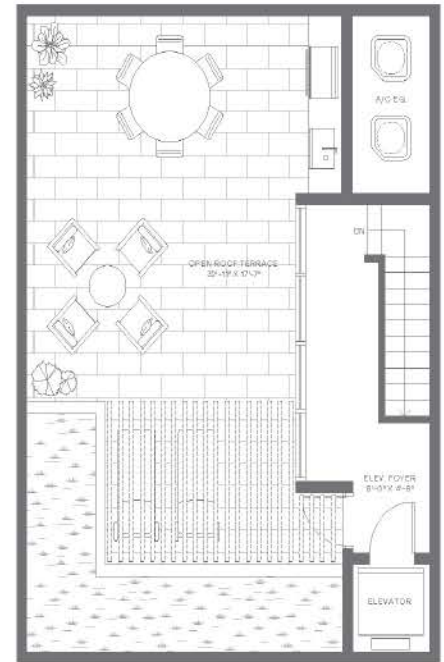

LEVEL 1

LEVEL 2

LEVEL 3

LEVEL 4

4 Bedrooms
4 Bathrooms
Powder Room
2-Car Garage

Interior: 2,859 FT² | 266 M²
Exterior: 301 FT² | 28 M²
Garage: 430 FT² | 40 M²
Total: 3,590 FT² | 334 M²

Elevator to All Levels
Balconies on Various Levels
Rooftop Deck
Ample Storage

Closets in All En-Suites
Walk-In Pantry
Laundry Space