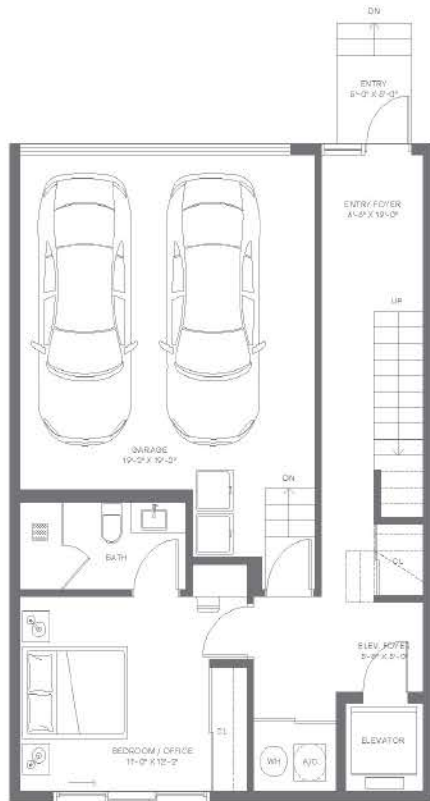

LEVEL 1

LEVEL 2

LEVEL 3

LEVEL 4

4 Bedrooms
4 Bathrooms
Powder Room
2-Car Garage

Interior: 2,859 FT² | 266 M²
Exterior: 301 FT² | 28 M²
Garage: 430 FT² | 40 M²
Total: 3,590 FT² | 334 M²

Elevator to All Levels
Balconies on Various Levels
Rooftop Deck
Ample Storage

Closets in All En-Suites
Walk-In Pantry
Laundry Space