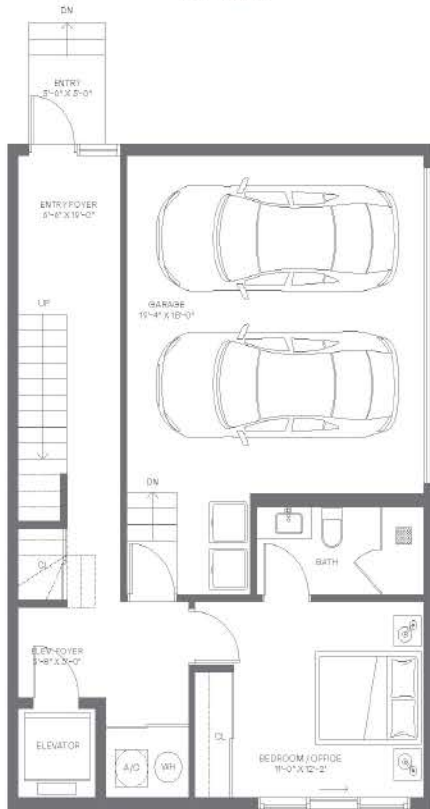

LEVEL 1

LEVEL 2

LEVEL 3

LEVEL 4

4 Bedrooms  
4 Bathrooms  
Powder Room  
2-Car Garage

Interior: 2,850 FT<sup>2</sup> | 265 M<sup>2</sup>  
Exterior: 278 FT<sup>2</sup> | 26 M<sup>2</sup>  
Garage: 439 FT<sup>2</sup> | 41 M<sup>2</sup>  
Total: 3,567 FT<sup>2</sup> | 332 M<sup>2</sup>

Elevator to All Levels  
Balconies on Various Levels  
Rooftop Deck  
Ample Storage

Closets in All En-Suites  
Walk-In Pantry  
Laundry Space