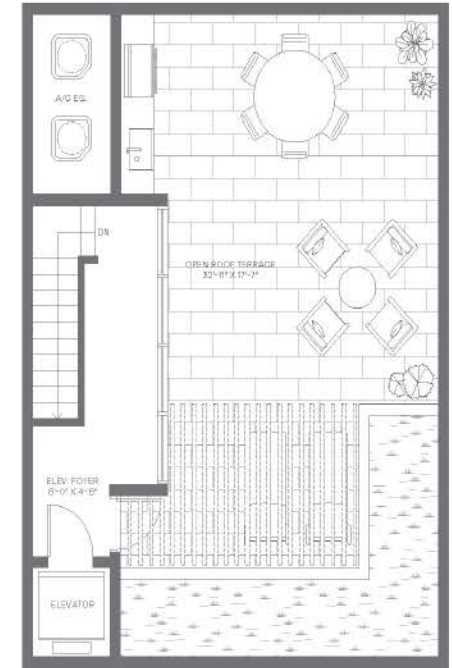

LEVEL 1

LEVEL 2

LEVEL 3

LEVEL 4

4 Bedrooms  
4 Bathrooms  
Powder Room  
2-Car Garage

Interior: 2,850 FT<sup>2</sup> | 265 M<sup>2</sup>  
Exterior: 278 FT<sup>2</sup> | 26 M<sup>2</sup>  
Garage: 439 FT<sup>2</sup> | 41 M<sup>2</sup>  
Total: 3,567 FT<sup>2</sup> | 332 M<sup>2</sup>

Elevator to All Levels  
Balconies on Various Levels  
Rooftop Deck  
Ample Storage

Closets in All En-Suites  
Walk-In Pantry  
Laundry Space