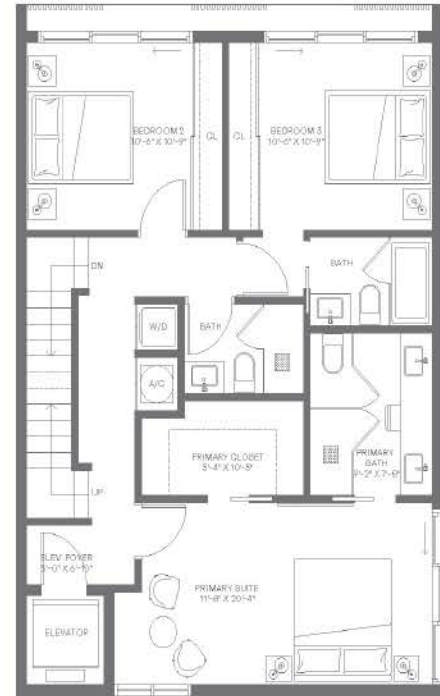

LEVEL 1

LEVEL 2

LEVEL 3

LEVEL 4

4 Bedrooms  
4 Bathrooms  
Powder Room  
2-Car Garage

Interior: 2,850 FT<sup>2</sup> | 265 M<sup>2</sup>  
Exterior: 278 FT<sup>2</sup> | 26 M<sup>2</sup>  
Garage: 439 FT<sup>2</sup> | 41 M<sup>2</sup>  
Total: 3,567 FT<sup>2</sup> | 332 M<sup>2</sup>

Elevator to All Levels  
Balconies on Various Levels  
Rooftop Deck  
Ample Storage

Closets in All En-Suites  
Walk-In Pantry  
Laundry Space