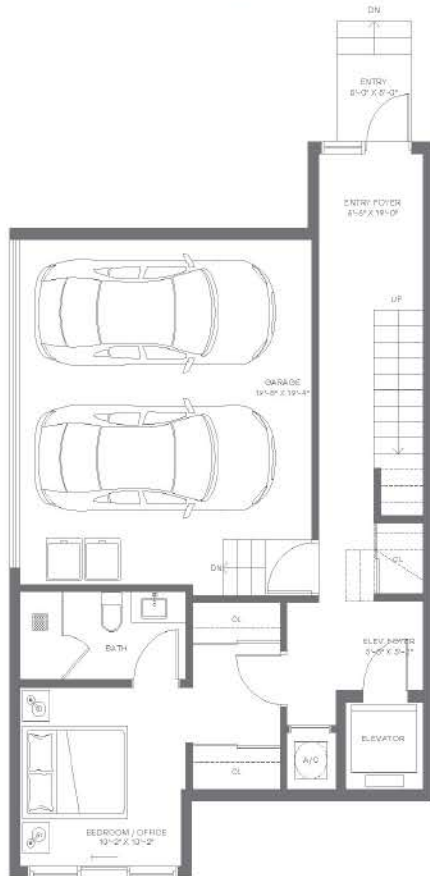

# BAY VILLAS

BAY HARBOR ISLANDS

LEVEL 1

LEVEL 2

LEVEL 3

LEVEL 4

4 Bedrooms  
4 Bathrooms  
Powder Room  
2-Car Garage

Interior: 2,877 FT<sup>2</sup> | 267 M<sup>2</sup>  
Exterior: 153 FT<sup>2</sup> | 14 M<sup>2</sup>  
Garage: 410 FT<sup>2</sup> | 38 M<sup>2</sup>  
Total: 3,440 FT<sup>2</sup> | 320 M<sup>2</sup>

Elevator to All Levels  
Balconies on Various Levels  
Rooftop Deck  
Ample Storage

Closets in All En-Suites  
Walk-In Pantry  
Laundry Space