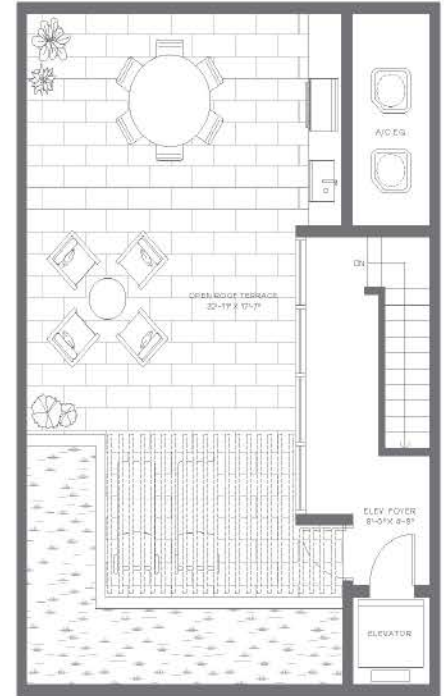

# BAY VILLAS

BAY HARBOR ISLANDS

LEVEL 1

LEVEL 2

LEVEL 3

LEVEL 4

4 Bedrooms  
4 Bathrooms  
Powder Room  
2-Car Garage

Interior: 2,877 FT<sup>2</sup> | 267 M<sup>2</sup>  
Exterior: 153 FT<sup>2</sup> | 14 M<sup>2</sup>  
Garage: 410 FT<sup>2</sup> | 38 M<sup>2</sup>  
Total: 3,440 FT<sup>2</sup> | 320 M<sup>2</sup>

Elevator to All Levels  
Balconies on Various Levels  
Rooftop Deck  
Ample Storage

Closets in All En-Suites  
Walk-In Pantry  
Laundry Space