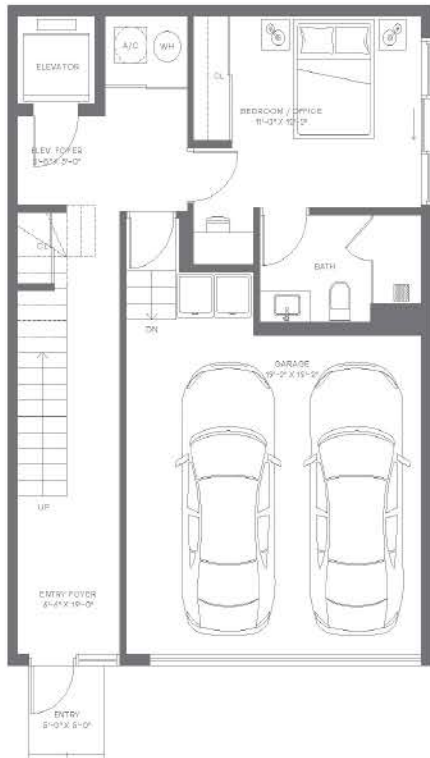

BAY VILLAS

BAY HARBOR ISLANDS

LEVEL 1

LEVEL 2

LEVEL 3

LEVEL 4

4 Bedrooms
4 Bathrooms
Powder Room
2-Car Garage

Interior: 2,976 FT² | 276 M²
Exterior: 484 FT² | 45 M²
Garage: 415 FT² | 39 M²
Total: 3,875 FT² | 360 M²

Elevator to All Levels
Balconies on Various Levels
Rooftop Deck
Ample Storage

Closets in All En-Suites
Walk-In Pantry
Laundry Space