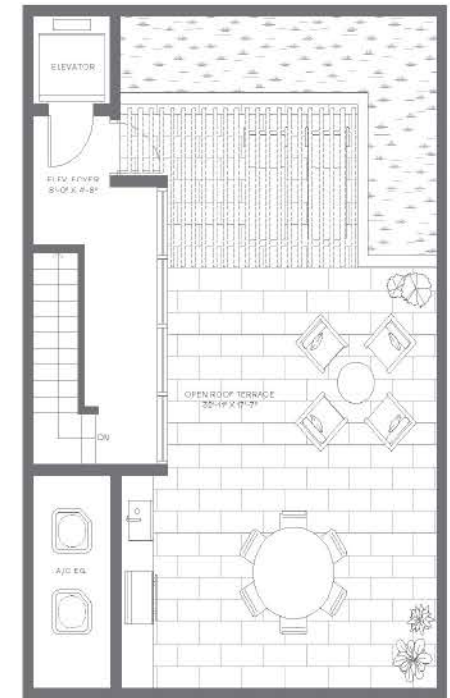

BAY VILLAS

BAY HARBOR ISLANDS

LEVEL 1

LEVEL 2

LEVEL 3

LEVEL 4

4 Bedrooms
4 Bathrooms
Powder Room
2-Car Garage

Interior: 2,976 FT² | 276 M²
Exterior: 484 FT² | 45 M²
Garage: 415 FT² | 39 M²
Total: 3,875 FT² | 360 M²

Elevator to All Levels
Balconies on Various Levels
Rooftop Deck
Ample Storage

Closets in All En-Suites
Walk-In Pantry
Laundry Space