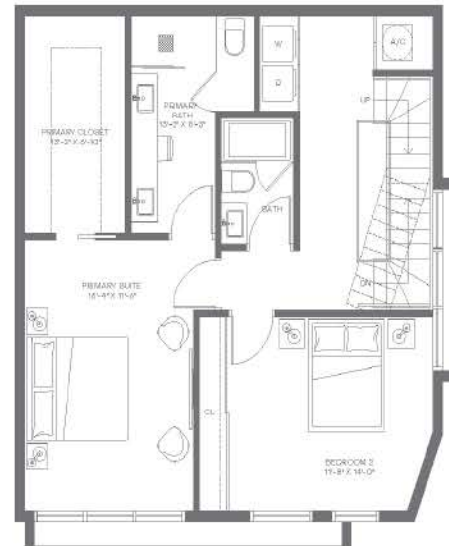

# BAY VILLAS

BAY HARBOR ISLANDS

LEVEL 1

LEVEL 2

LEVEL 3

LEVEL 4

3 Bedrooms  
3 Bathrooms  
Powder Room  
2-Car Garage

Interior: 2,375 FT<sup>2</sup> | 221 M<sup>2</sup>  
Exterior: 568 FT<sup>2</sup> | 53 M<sup>2</sup>  
Garage: 418 FT<sup>2</sup> | 39 M<sup>2</sup>  
Total: 3,361 FT<sup>2</sup> | 313 M<sup>2</sup>

Elevator to All Levels  
Balconies on Various Levels  
Rooftop Deck  
Ample Storage

Closets in All En-Suites  
Walk-In Pantry  
Laundry Space