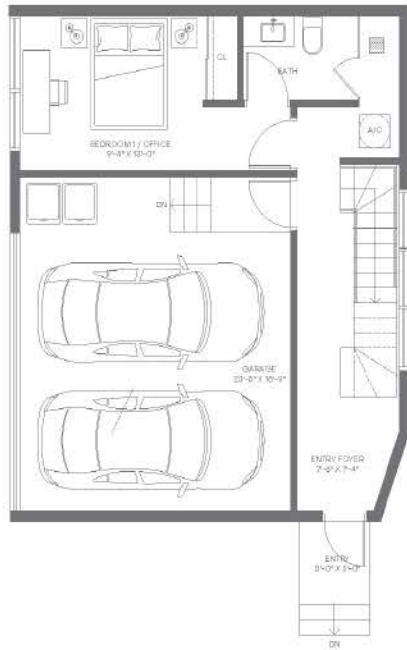

# BAY VILLAS

BAY HARBOR ISLANDS

LEVEL 1

LEVEL 2

LEVEL 3

LEVEL 4

3 Bedrooms  
3 Bathrooms  
Powder Room  
2-Car Garage

Interior: 2,375 FT<sup>2</sup> | 221 M<sup>2</sup>  
Exterior: 568 FT<sup>2</sup> | 53 M<sup>2</sup>  
Garage: 418 FT<sup>2</sup> | 39 M<sup>2</sup>  
Total: 3,361 FT<sup>2</sup> | 313 M<sup>2</sup>

Elevator to All Levels  
Balconies on Various Levels  
Rooftop Deck  
Ample Storage

Closets in All En-Suites  
Walk-In Pantry  
Laundry Space