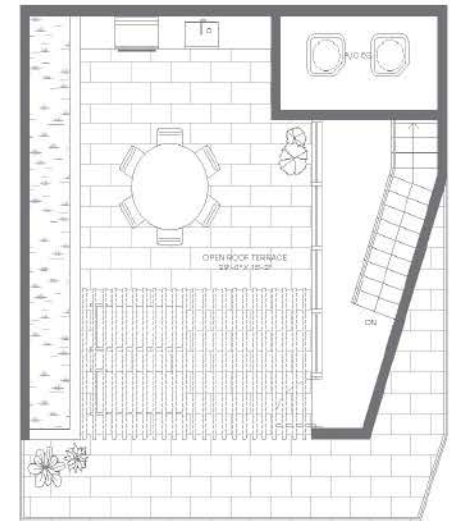

# BAY VILLAS

BAY HARBOR ISLANDS

LEVEL 1

LEVEL 2

LEVEL 3

LEVEL 4

3 Bedrooms  
3 Bathrooms  
Powder Room  
2-Car Garage

Interior: 2,375 FT<sup>2</sup> | 221 M<sup>2</sup>  
Exterior: 568 FT<sup>2</sup> | 53 M<sup>2</sup>  
Garage: 418 FT<sup>2</sup> | 39 M<sup>2</sup>  
Total: 3,361 FT<sup>2</sup> | 313 M<sup>2</sup>

Elevator to All Levels  
Balconies on Various Levels  
Rooftop Deck  
Ample Storage

Closets in All En-Suites  
Walk-In Pantry  
Laundry Space