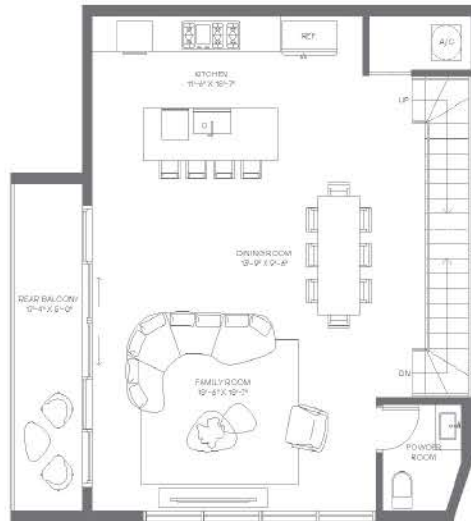

# BAY VILLAS

BAY HARBOR ISLANDS

LEVEL 1

LEVEL 2

LEVEL 3

LEVEL 4

3 Bedrooms  
3 Bathrooms  
Powder Room  
2-Car Garage

Interior: 2,375 FT<sup>2</sup> | 221 M<sup>2</sup>  
Exterior: 568 FT<sup>2</sup> | 53 M<sup>2</sup>  
Garage: 418 FT<sup>2</sup> | 39 M<sup>2</sup>  
Total: 3,361 FT<sup>2</sup> | 313 M<sup>2</sup>

Elevator to All Levels  
Balconies on Various Levels  
Rooftop Deck  
Ample Storage

Closets in All En-Suites  
Walk-In Pantry  
Laundry Space