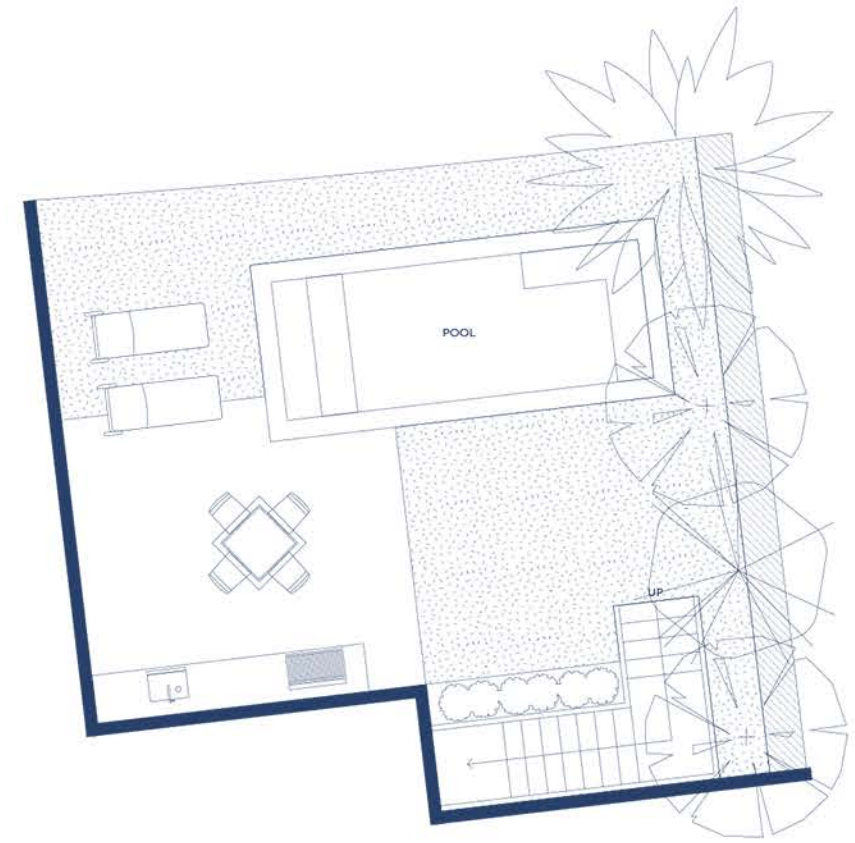

LA MARÉ

BAY HARBOR ISLANDS

REGENCY 9927 COLLECTION

BAY VILLA 203

SPECIFICATIONS	4 BEDROOMS	INTERIOR 4,500 SF
	4 BATHROOMS	EXTERIOR 978 SF
	1 POWDER ROOM	POOL DECK 1,047 SF
	2 LEVELS	TOTAL 6,525 SF

LOWER LEVEL POOL DECK